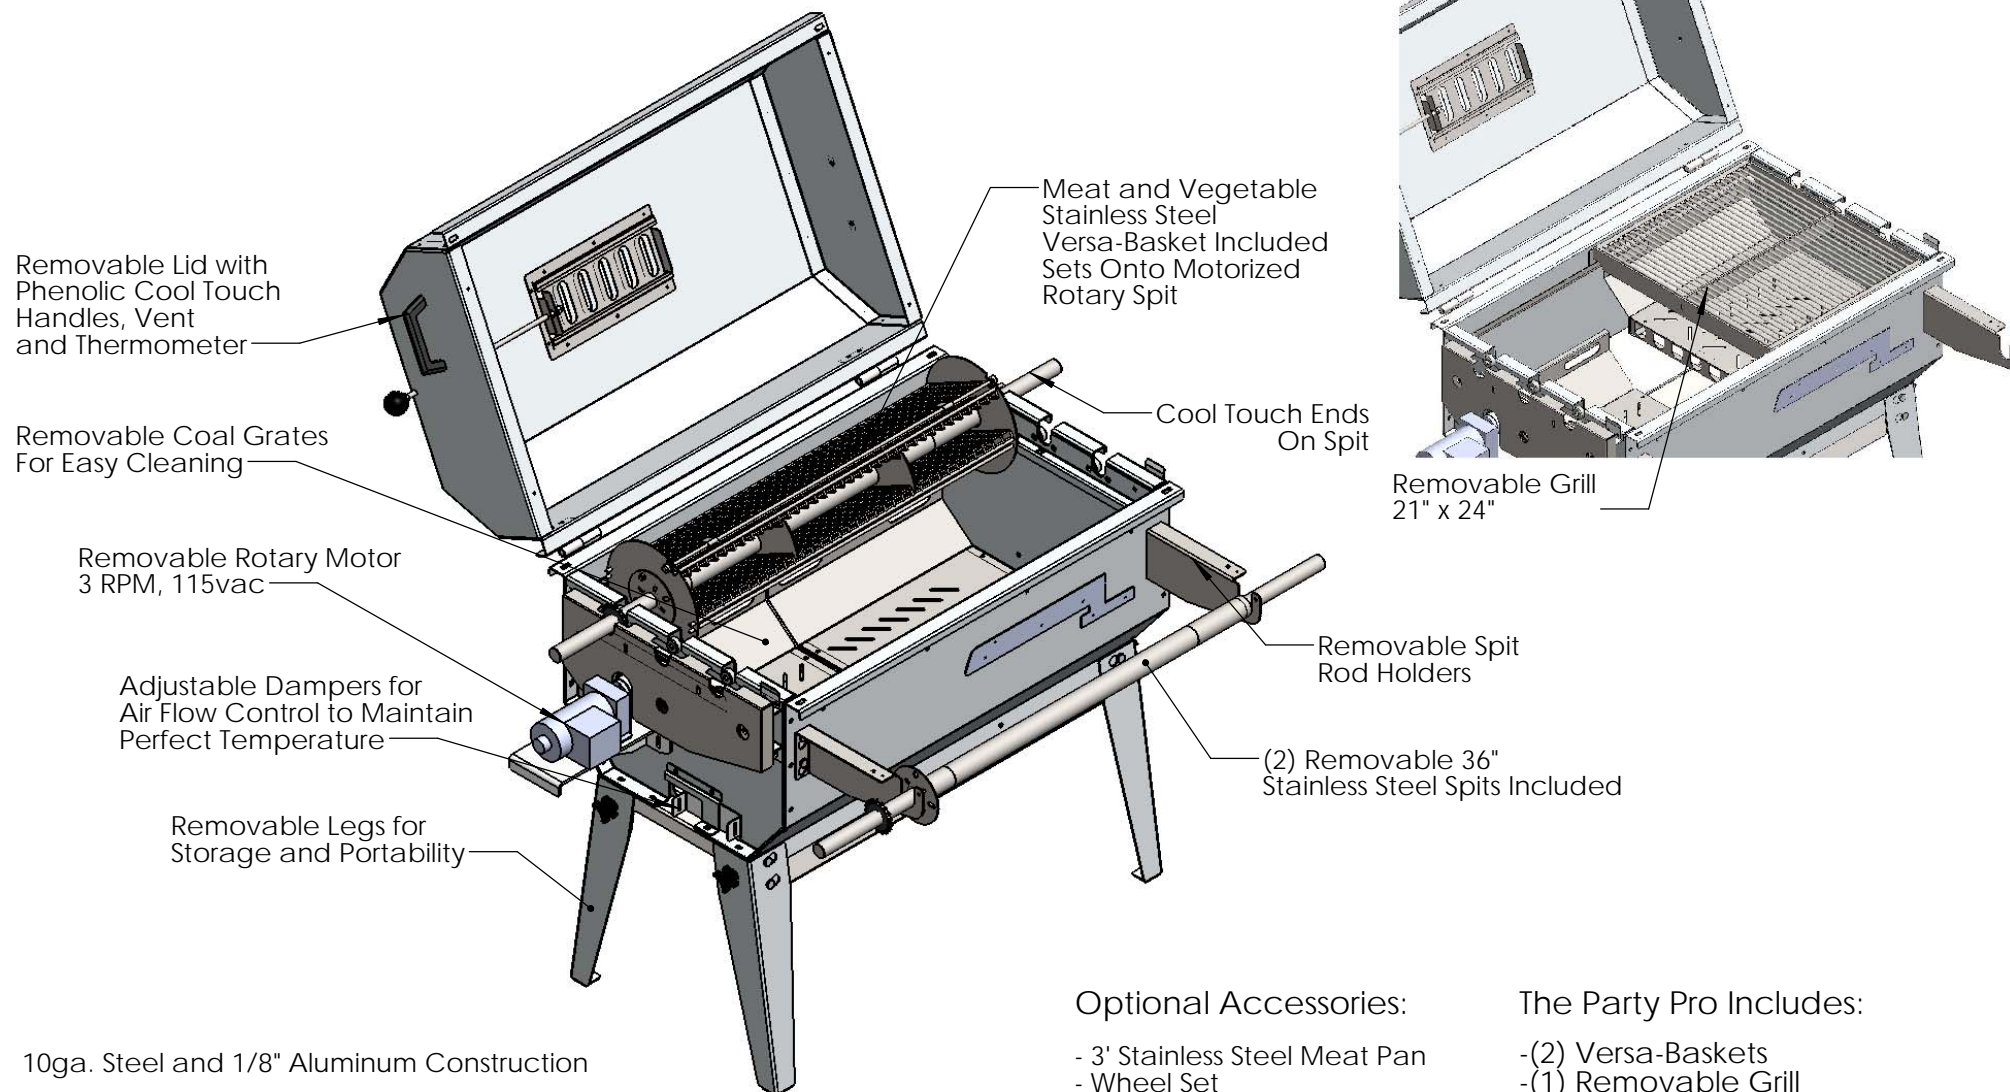

# The Party Pro

The Party Pro is your complete all in one Charcoal Cooker for just about anything! The perfect size for a large barbeque! Great for any event including family reunions, birthday parties, beach parties and more!

(2) Removable 36" Stainless Steel Spits Included

10ga. Steel and 1/8" Aluminum Construction

2' x 3' Cooking Area

## Optional Accessories:

- 3' Stainless Steel Meat Pan
- Wheel Set
- Canvas Cover

## The Party Pro Includes:

- (2) Versa-Baskets
- (1) Removable Grill
- (2) 3' Stainless Steel Spit
- (2) Sets of Chicken Spikes
- (1) Set of Turkey Spikes