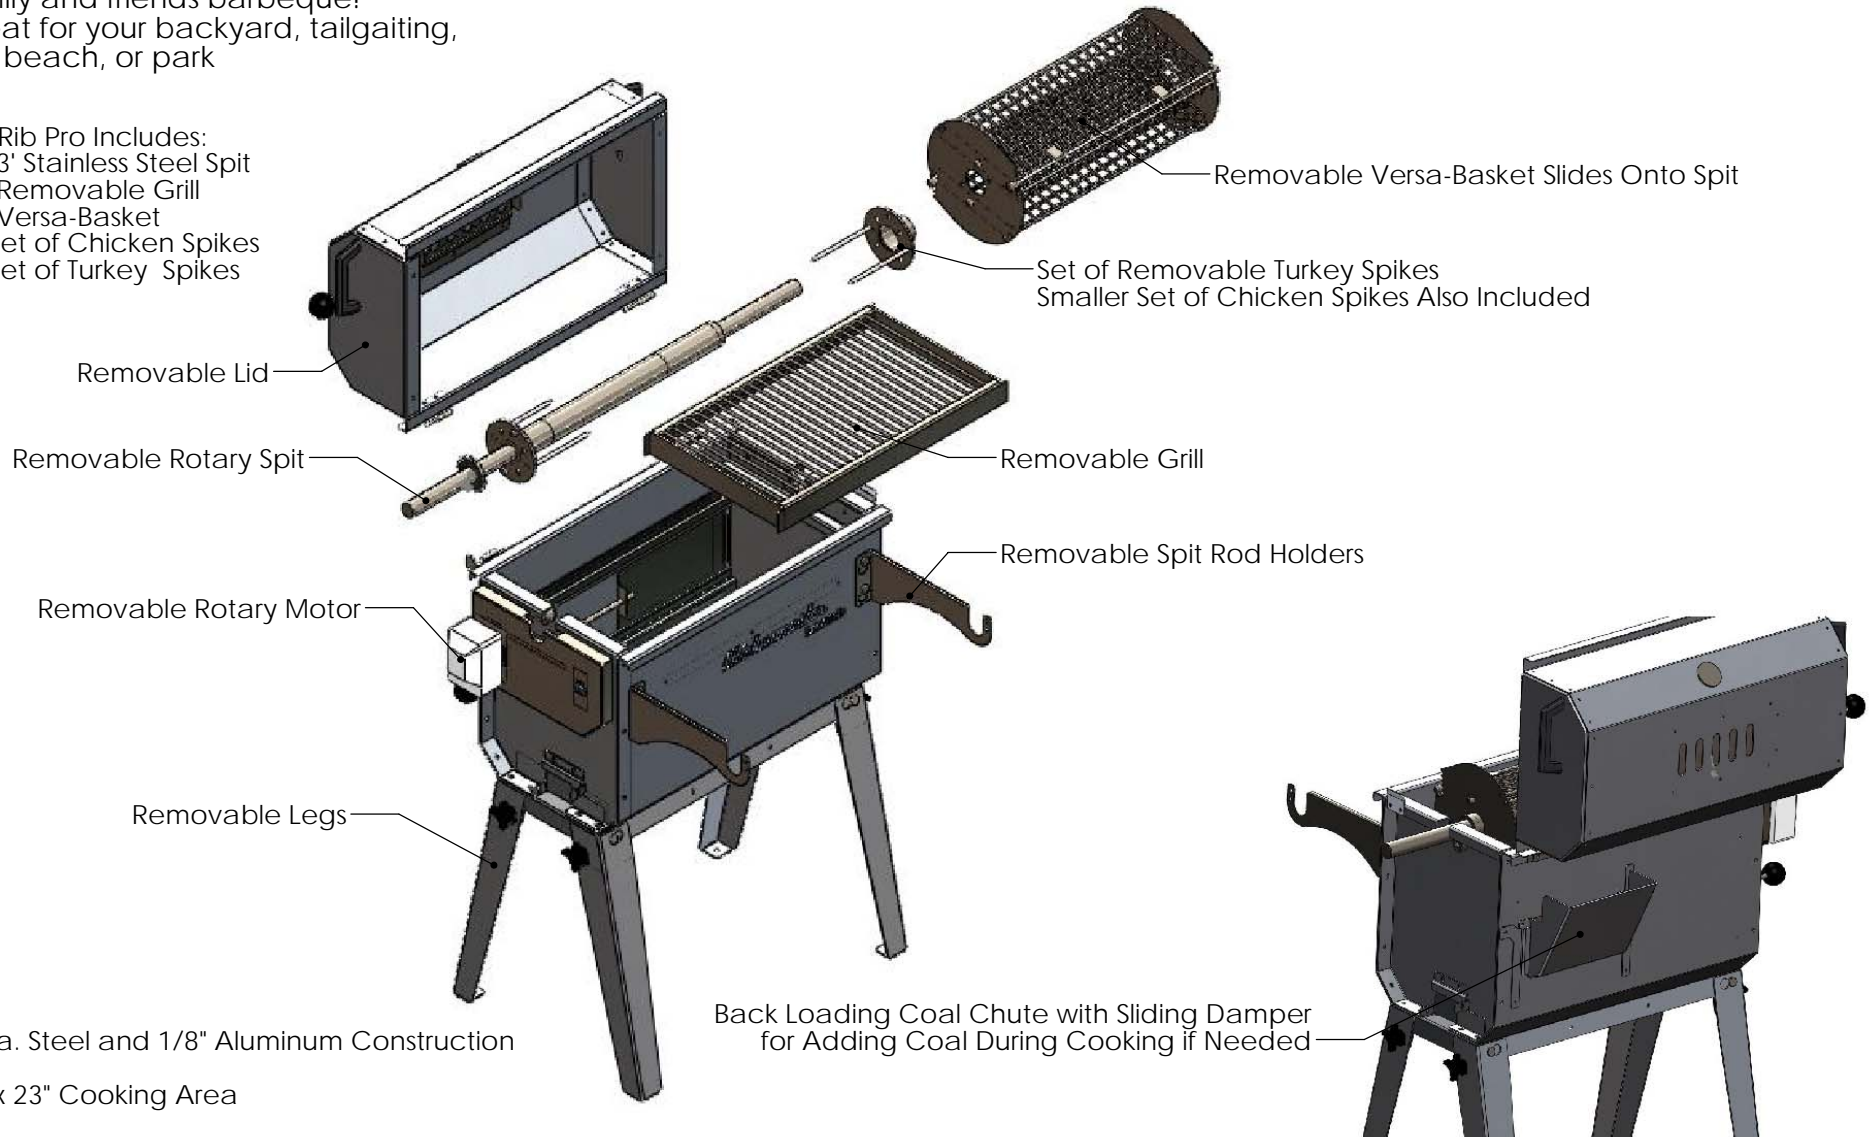

The Rib Pro Includes:

- (1) 3' Stainless Steel Spit
- (1) Removable Grill
- (1) Versa-Basket
- (1) Set of Chicken Spikes
- (1) Set of Turkey Spikes

Removable Lid with Phenolic Cool Touch Handles, Vent and Thermometer

Removable Legs for Storage and Portability

12ga. Steel and 1/8" Aluminum Construction

14" x 23" Cooking Area

Optional Accessories:

- 20" x 28" Stainless Steel Meat Tray
- Wheel Set
- Slow Cooker Smoker Attachment
- Canvas Cover

The Rib Pro

The Rib Pro is your complete all in one Charcoal Cooker for just about anything! The perfect size for a smaller family and friends barbecue! Great for your backyard, tailgating, the beach, or park

The Rib Pro Includes:

- (1) 3' Stainless Steel Spit
- (1) Removable Grill
- (1) Versa-Basket
- (1) Set of Chicken Spikes
- (1) Set of Turkey Spikes

12ga. Steel and 1/8" Aluminum Construction

14" x 23" Cooking Area