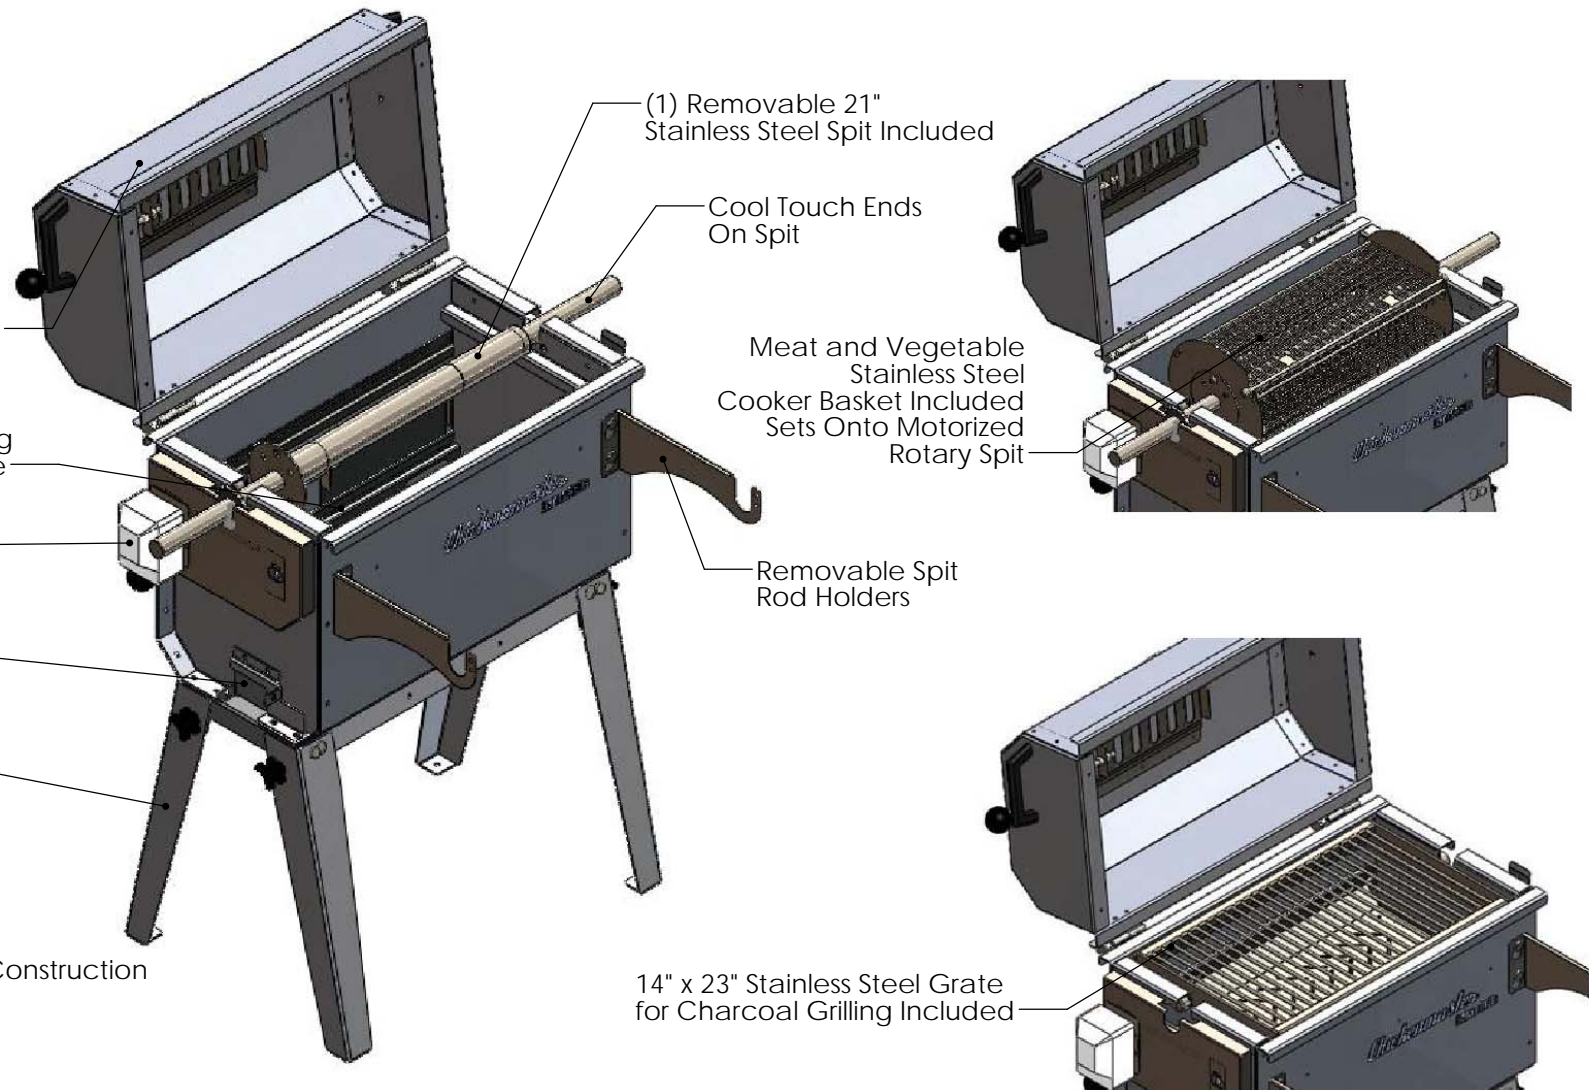

The Rib Pro Includes:

- (1) 3' Stainless Steel Spit
- (1) Removable Grill
- (1) Versa-Basket
- (1) Set of Chicken Spikes
- (1) Set of Turkey Spikes

Removable Lid with Phenolic Cool Touch Handles, Vent and Thermometer

Two Height Position Removable Coal Grate
Low Position for Rotary Cooking
High Position for use with Grate

Removable Rotary Motor
3 RPM, 115vac

Adjustable Dampers for Air Flow Control to Maintain Perfect Temperature

Removable Legs for Storage and Portability

12ga. Steel and 1/8" Aluminum Construction

14" x 23" Cooking Area

Optional Accessories:

- 20" x 28" Stainless Steel Meat Tray
- Wheel Set
- Slow Cooker Smoker Attachment
- Canvas Cover

The Rib Pro Includes:

- (1) 3' Stainless Steel Spit
- (1) Removable Grill
- (1) Versa-Basket
- (1) Set of Chicken Spikes
- (1) Set of Turkey Spikes

12ga. Steel and 1/8" Aluminum Construction

14" x 23" Cooking Area